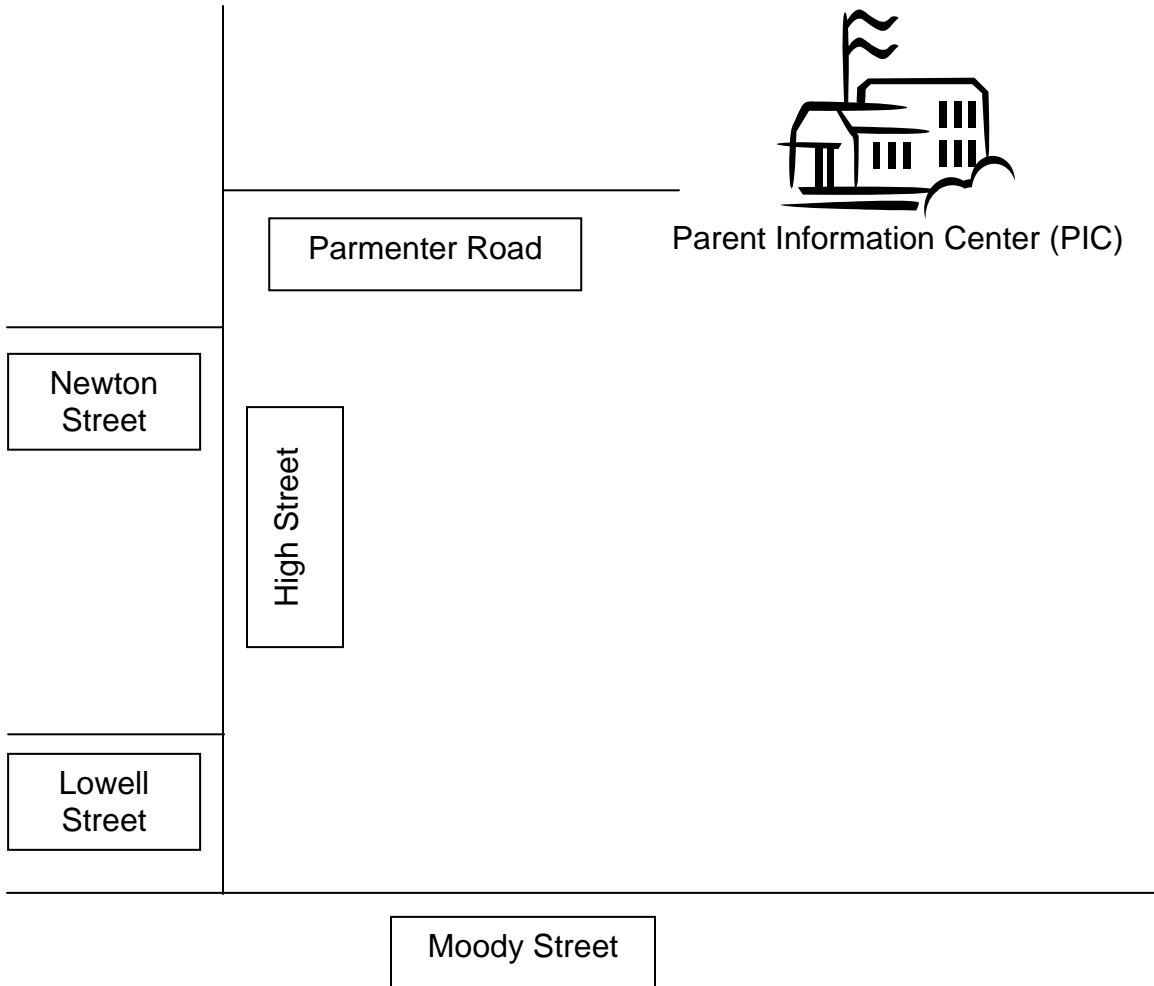

Parent Information Center (PIC)
30 Parmenter Road, Waltham, MA 02453
781-314-5672 (English) or 781-314-5612 (Spanish)

Entrance to the PIC is to the right side of the Whittemore School Main Entrance beyond the small parking lot. Please refer to the signs on the brick building. Walk down the ramp and ring the doorbell.

We look forward to seeing you at the Waltham Public Schools PIC!